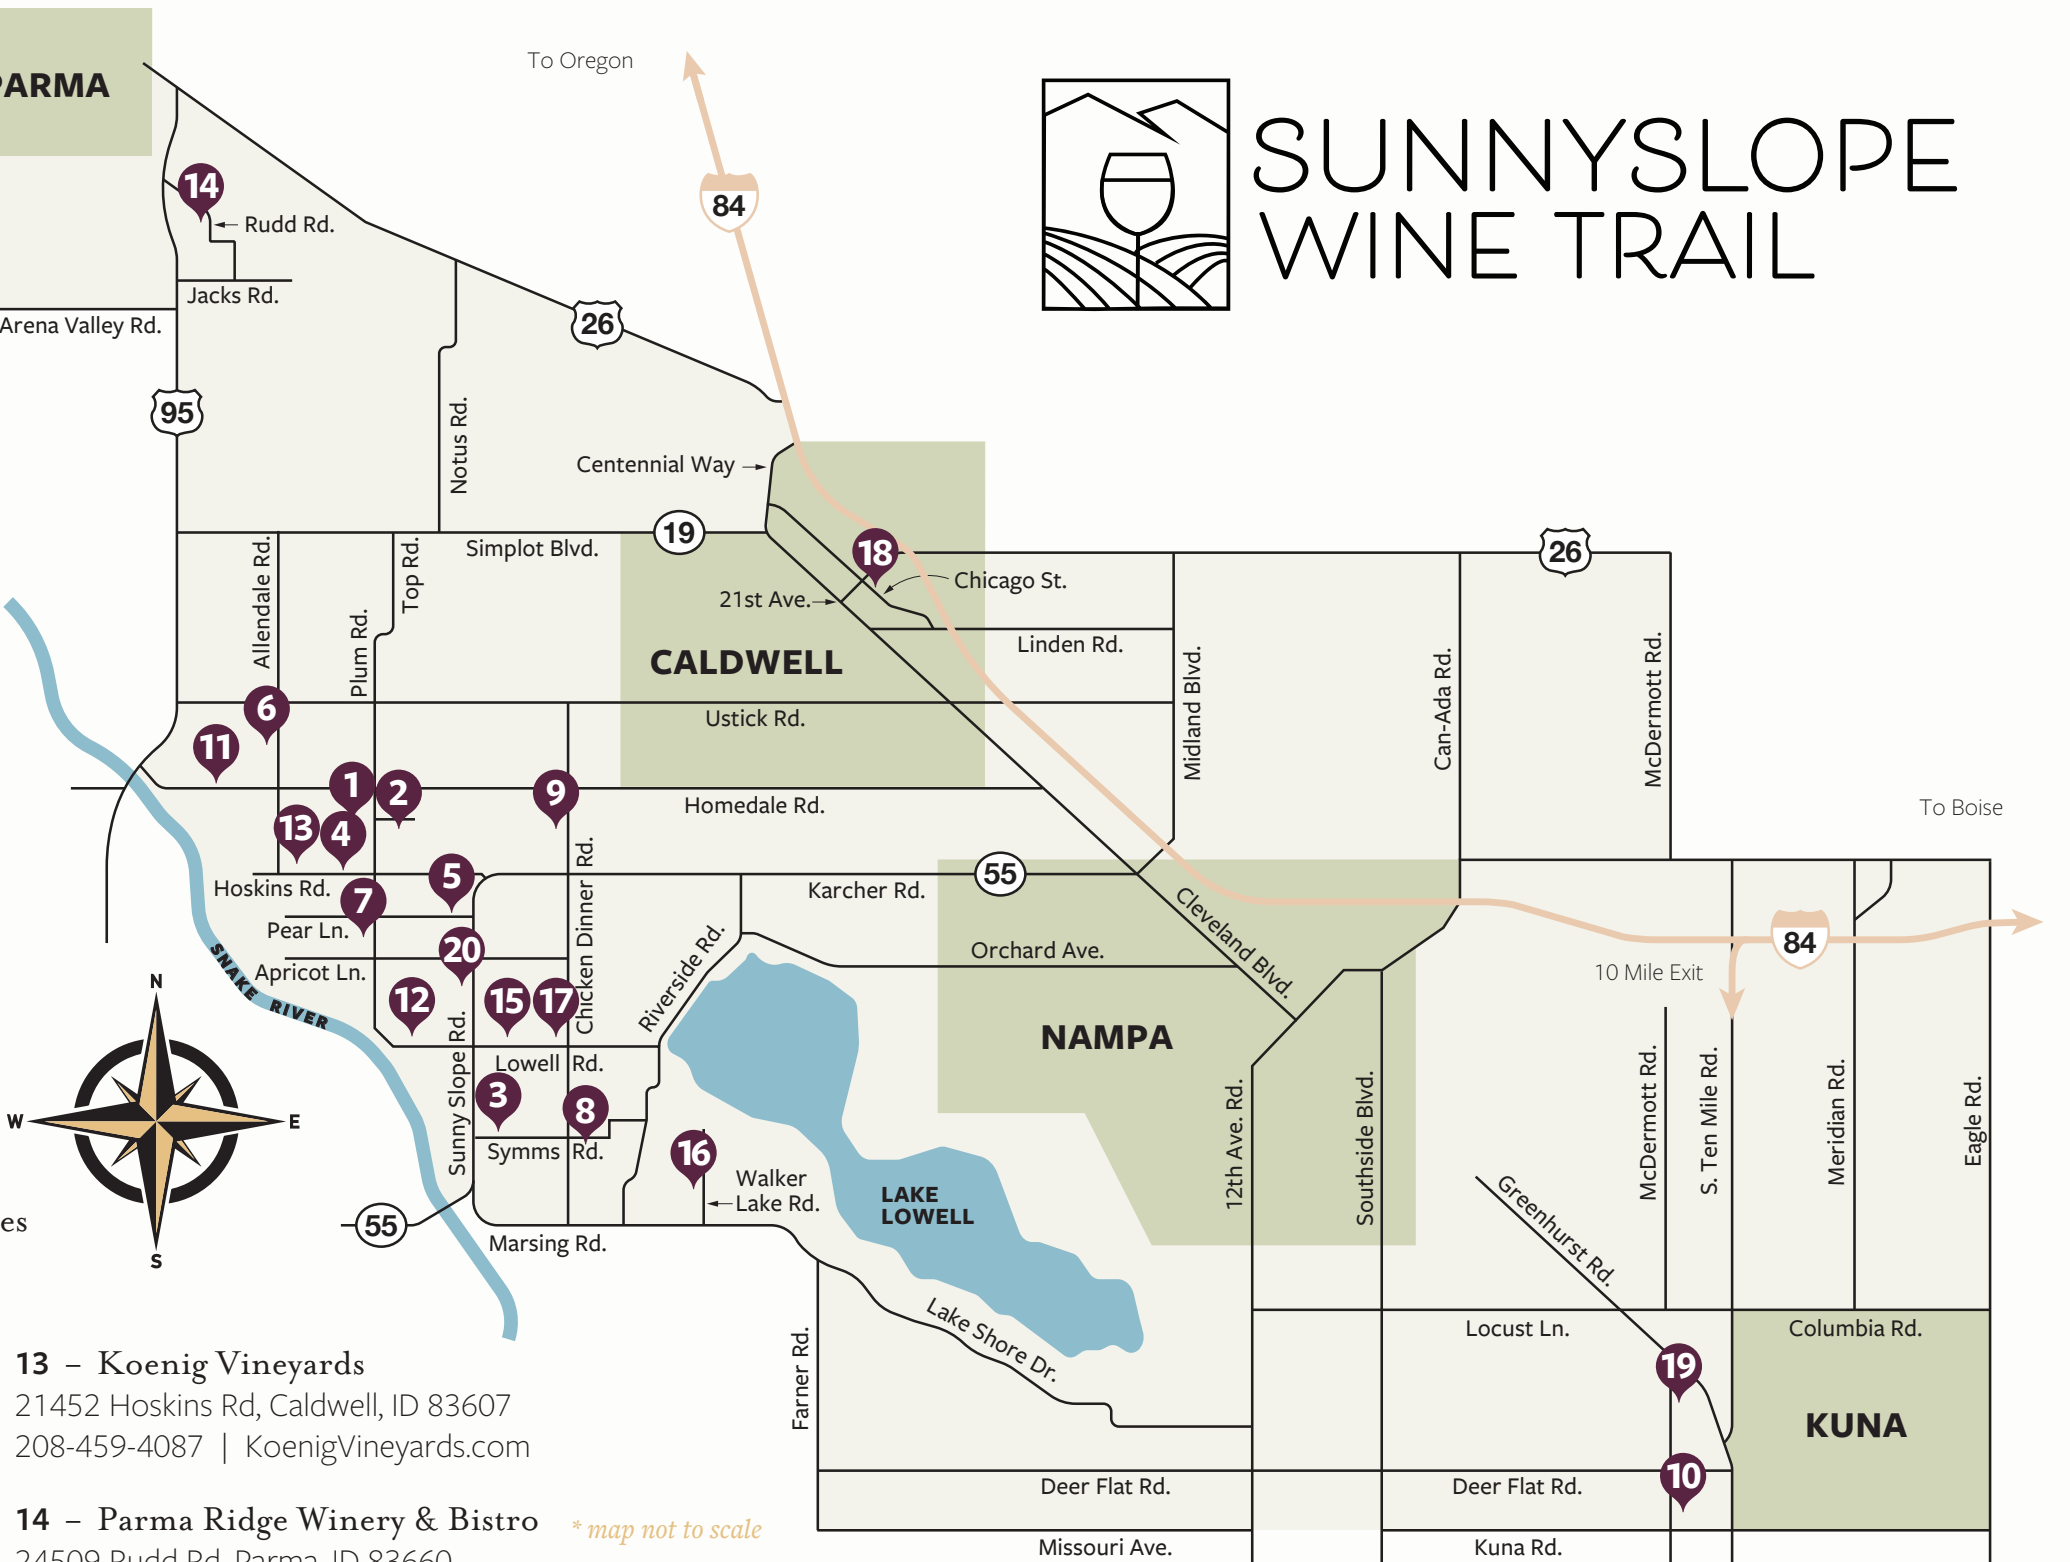

SUNNYSLOPE WINE TRAIL

1 – Bitner Vineyards

16645 Plum Ln, Caldwell, ID 83605
208-455-1870 | BitnerVineyards.com

2 – Cuesta Sol Vineyards

16385 Cuesta Sol Ln, Caldwell, ID 83607
208-340-8654 | CuestaSolVineyards.com

3 – Dunning Estates

19937, Caldwell, ID 83607
208-606-0936 | TheSlopeFarm.com

4 – Famici Wine Company

21026 Hoskins Rd, Caldwell, ID 83607
208-283-7910 | FamiciWine.com

5 – Free Dog Wines

15593 Sunnyslope Rd, Caldwell, ID 83607
208-649-5389 | FreeDogWines.com

6 – Fujishin Estate Winery

17543 Allendale Rd, Wilder, ID 83676
208-779-2466 | FFCWine.com

7 – HAT Ranch Winery | Vale Wine Co.

15343 Plum Rd, Caldwell, ID 83607
208-994-6416 | HatRanchWinery.com

8 – Hells Canyon Winery | Zhoo Zhoo Wines

18835 Symms Rd, Caldwell, ID 83607
208-477-4757 | HellsCanyonWine.com

9 – Huston Vineyards

16473 Chicken Dinner Rd, Caldwell, ID 83607
208-455-7975 | HustonVineyards.com

10 – Indian Creek Winery

1000 N McDermott Rd, Kuna, ID 83634
208-891-7151 | IndianCreekWinery.com

11 – Kerry Hill Winery

17264 Kerry Hill Ln, Wilder, ID 83676
208-901-5815 | KerryHillWinery.com

12 – Kindred Vineyards

14253 Frost Rd, Sunnyslope, ID 83607
208-504-2127 | KindredVineyards.com

13 – Koenig Vineyards

21452 Hoskins Rd, Caldwell, ID 83607
208-459-4087 | KoenigVineyards.com

14 – Parma Ridge Winery & Bistro

24509 Rudd Rd, Parma, ID 83660
208-946-5187 | ParmaRidge.wine

15 – Sawtooth Estate Winery

19348 Lowell Rd, Caldwell, ID 83607
208-467-1200 | SawtoothWinery.com

16 – SCORIA Vineyards

12639 Walker Lake Rd, Caldwell, ID 83607
208-550-2472 | ScoriaVineyards.com

17 – Ste. Chapelle Winery

19348 Lowell Rd, Caldwell, ID 83607
208-453-7840 | SteChapelle.com

18 – Veer Wine Project

1904 E Chicago St, Suite D, Caldwell, ID 83605
208-254-0554 | VeerWineProject.com

19 – Vizcaya Winery

8987 S Greenhurst Rd, Kuna, ID 83634
208-870-8354 | VizcayaWinery.com

20 – Williamson Orchards & Vineyards

14807 Sunnyslope Rd, Caldwell, ID 83607
208-459-7333 | Williamson.wine

SUNNYSLOPE WINE TRAIL

*map not to scale